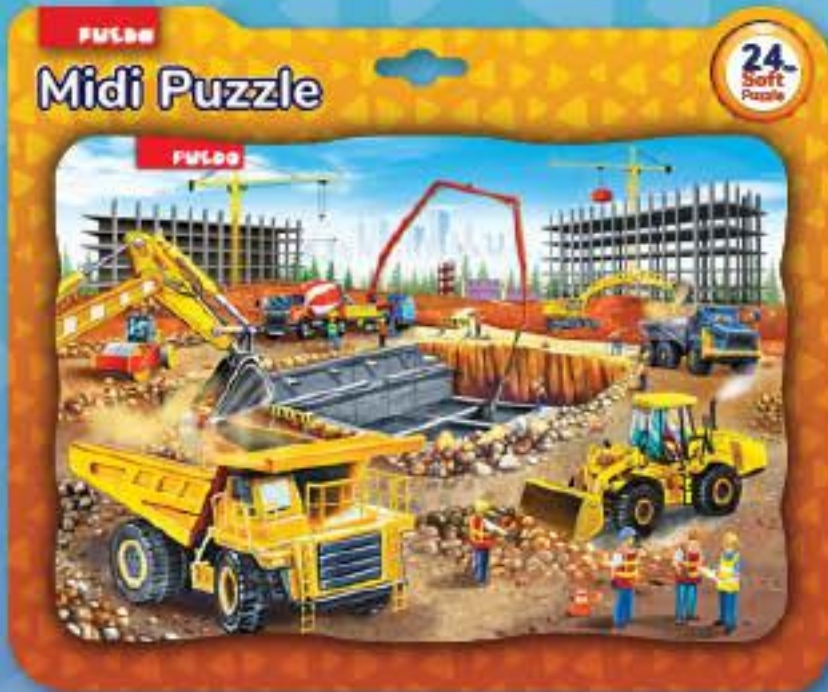

Biggy Puzzle

Description

This 10 Pcs. Biggy Puzzle is made out of 12 mm Colorful foam and it comes with 2 different images.

Item Code	Pcs In Box	Box Dimensions	CBM
B2211	12	40 x 26 x 21 cm	0.022

Midi Puzzle