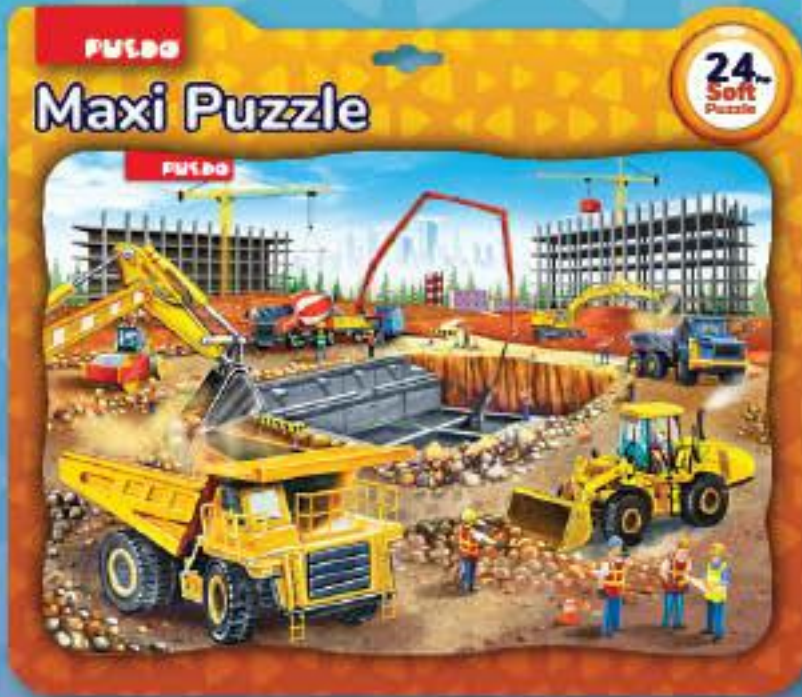

Maxi Puzzle

Description

This 24 Pcs. Maxi Puzzle is made out of 4 mm Colorful foam and it comes with 4 different images.

Item Code	Pcs In Box	Box Dimensions	CBM
B2214	16	34.5 x 30 x 10 cm	0.011