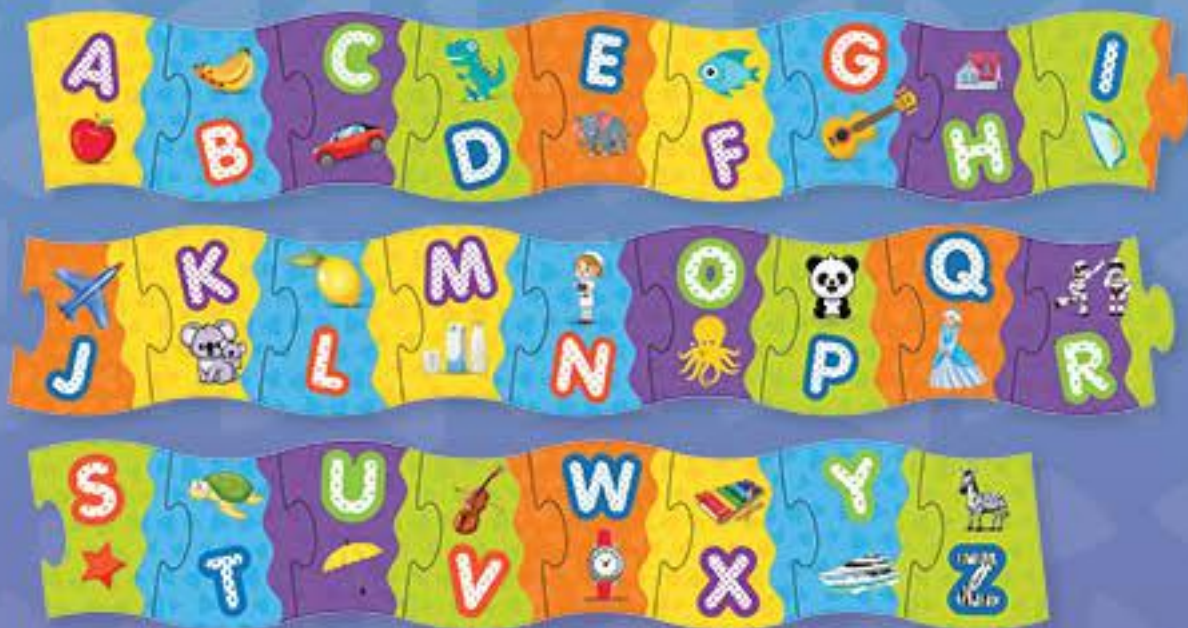

Alphabet Puzzle

Description

Alphabet Puzzle was designed to help the child to recognize the letters and to learn the alphabet. It helps the child to develop hand and eye coordination and fine motor skills.

Alphabet Puzzle helps the child to associate the pictures with the letters thanks to their colored design. The letters can be detached from the puzzle cards. Thus the child can start to build his/her first words by using these colored letters.

Item Code

Pcs In Box

Box Dimensions

CBM

K1907

6

30 x 53 x 16 cm

0.024