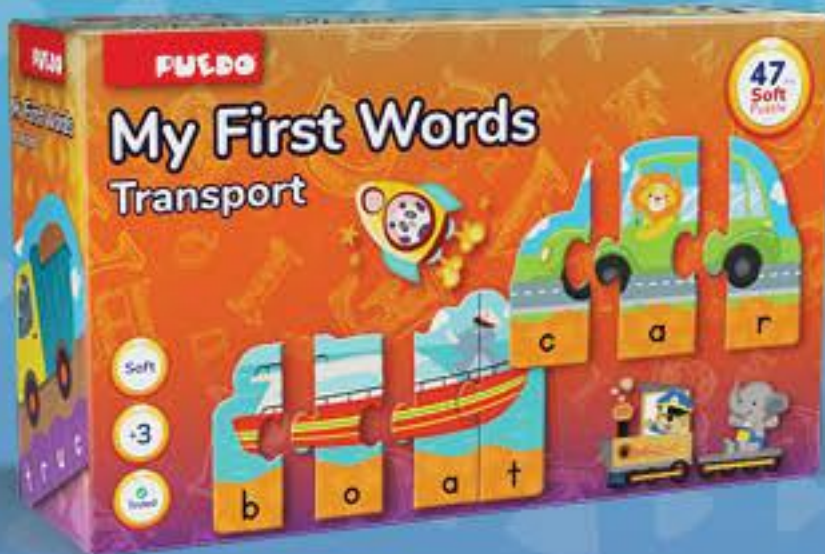

My First Words Transport

Description

My First Words consists of 8 different visuals. It aims to teach the child such early reading skills as recognizing the letters, building words and spelling. It teaches through visual memory what letters belong to what words. Ask the child to assemble the pieces having the same background color. As the puzzle pieces are assembled, the letters will be sequenced in the right way and a word will appear. This game helps the child to learn how to read.

Item Code

Pcs In Box

Box Dimensions

CBM

K1905

8

32 x 50 x 14 cm

0.022