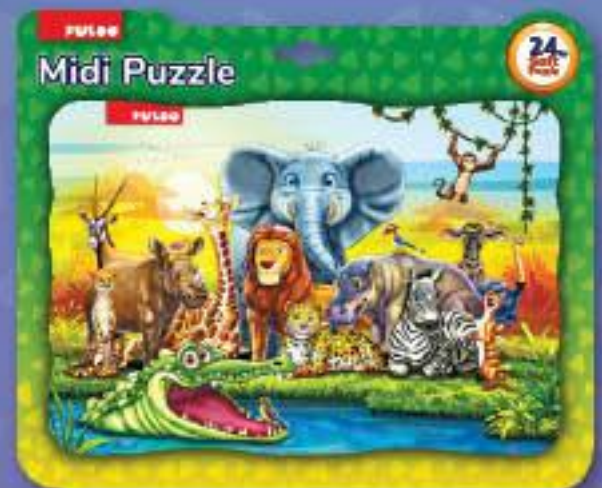

0.011

Jungle Animals

Description

This 12 Pcs. Jungle Animals is made out of 4 mm colorful foam and it comes with 3 different images.

Item Code	Pcs In Box	Box Dimensions	CBM
B2209	12	31 x 28 x 12.5 cm	0.011

Biggy Puzzle

Description

This 10 Pcs. Biggy Puzzle is made out of 12 mm Colorful foam and it comes with 2 different images.

Item Code	Pcs In Box	Box Dimensions	CBM
B2211	12	40 x 26 x 21 cm	0.022

Midi Puzzle